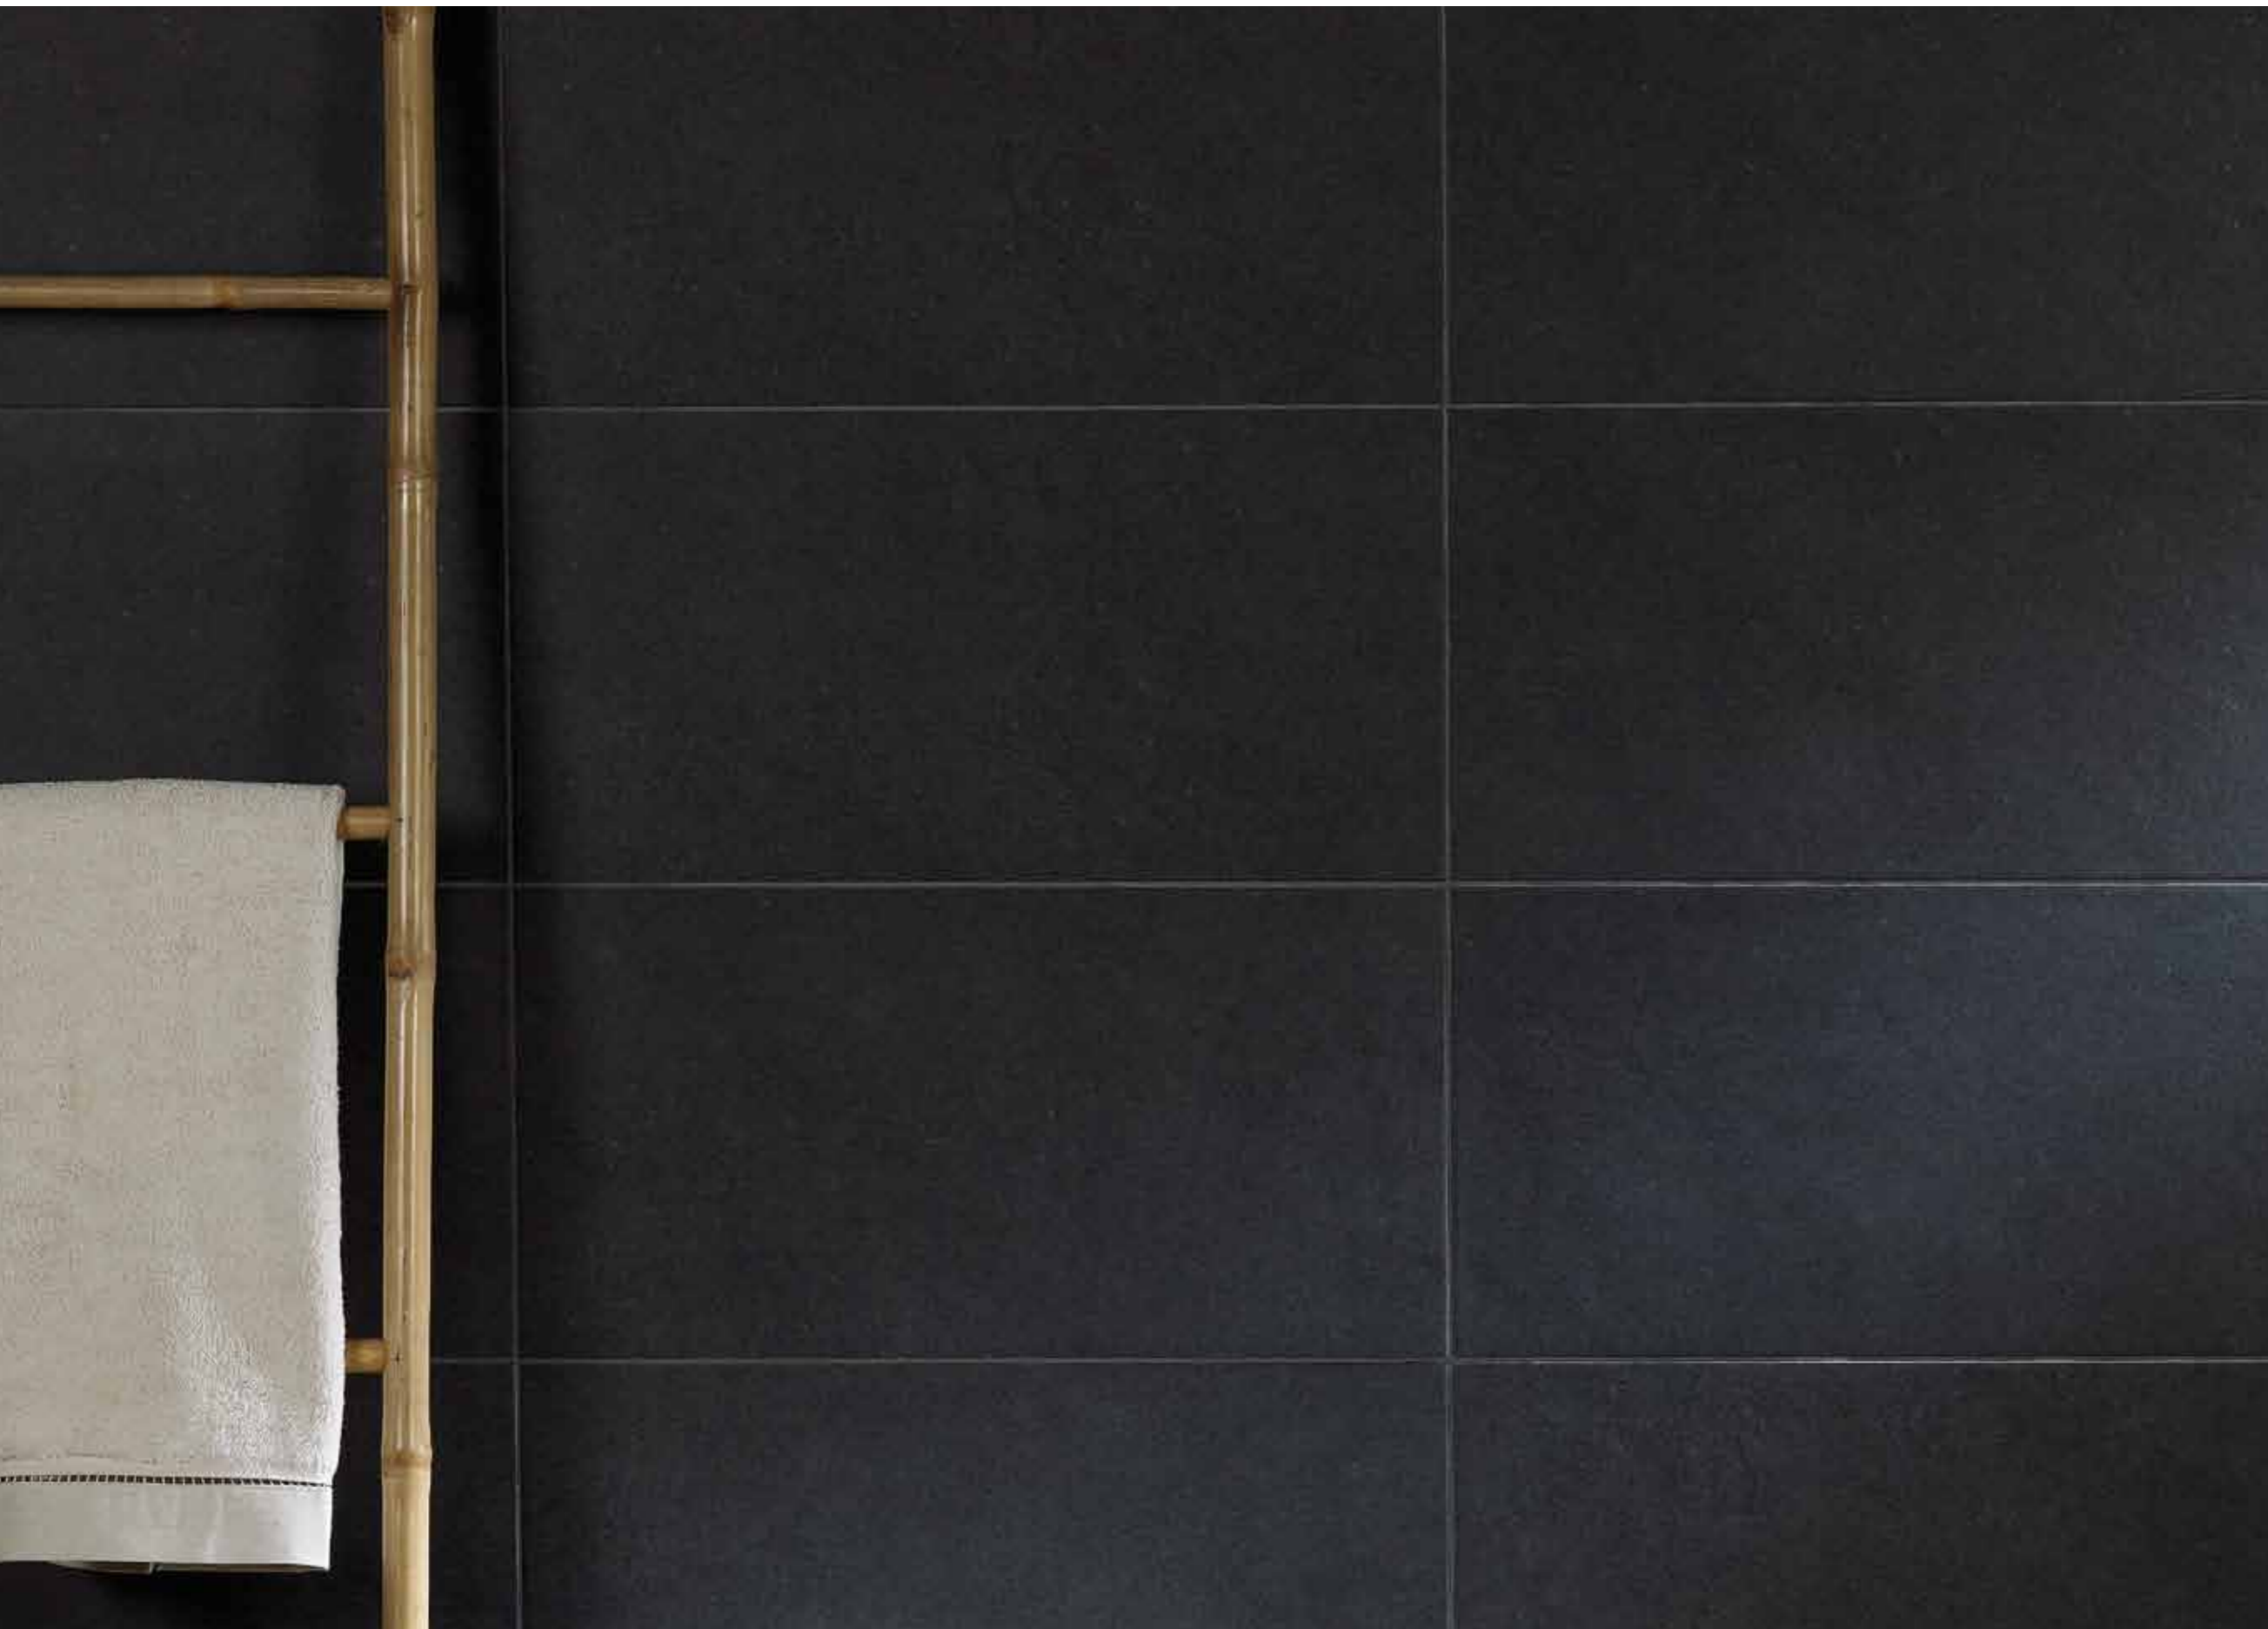

GREEN CITY

GREEN CITY Antracita
31 x 61