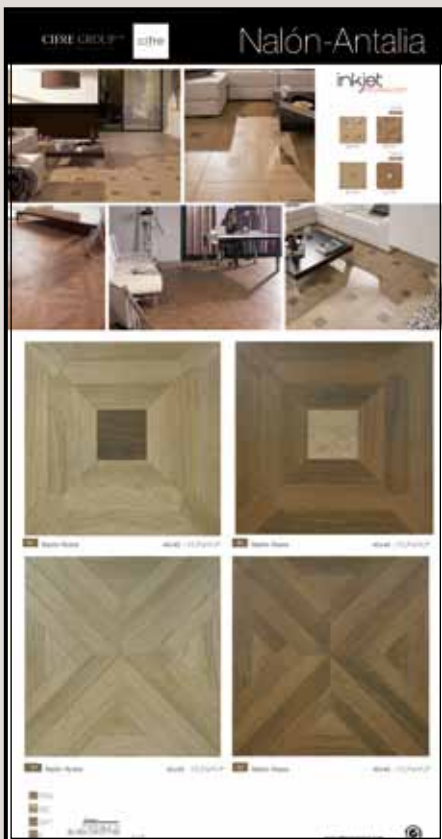

P.1014 | SERIES NALON/ANTALIA | PAV 45X45