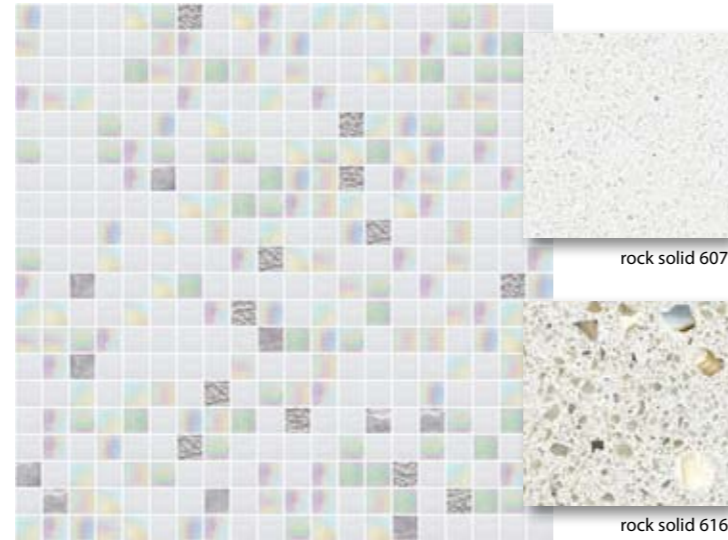

snowdrop *NEW!*

003/W (2%)
004/W (2%)
396 (48%)
1396 (48%)

rock solid 607

rock solid 616

suggested make-up: white AC 237