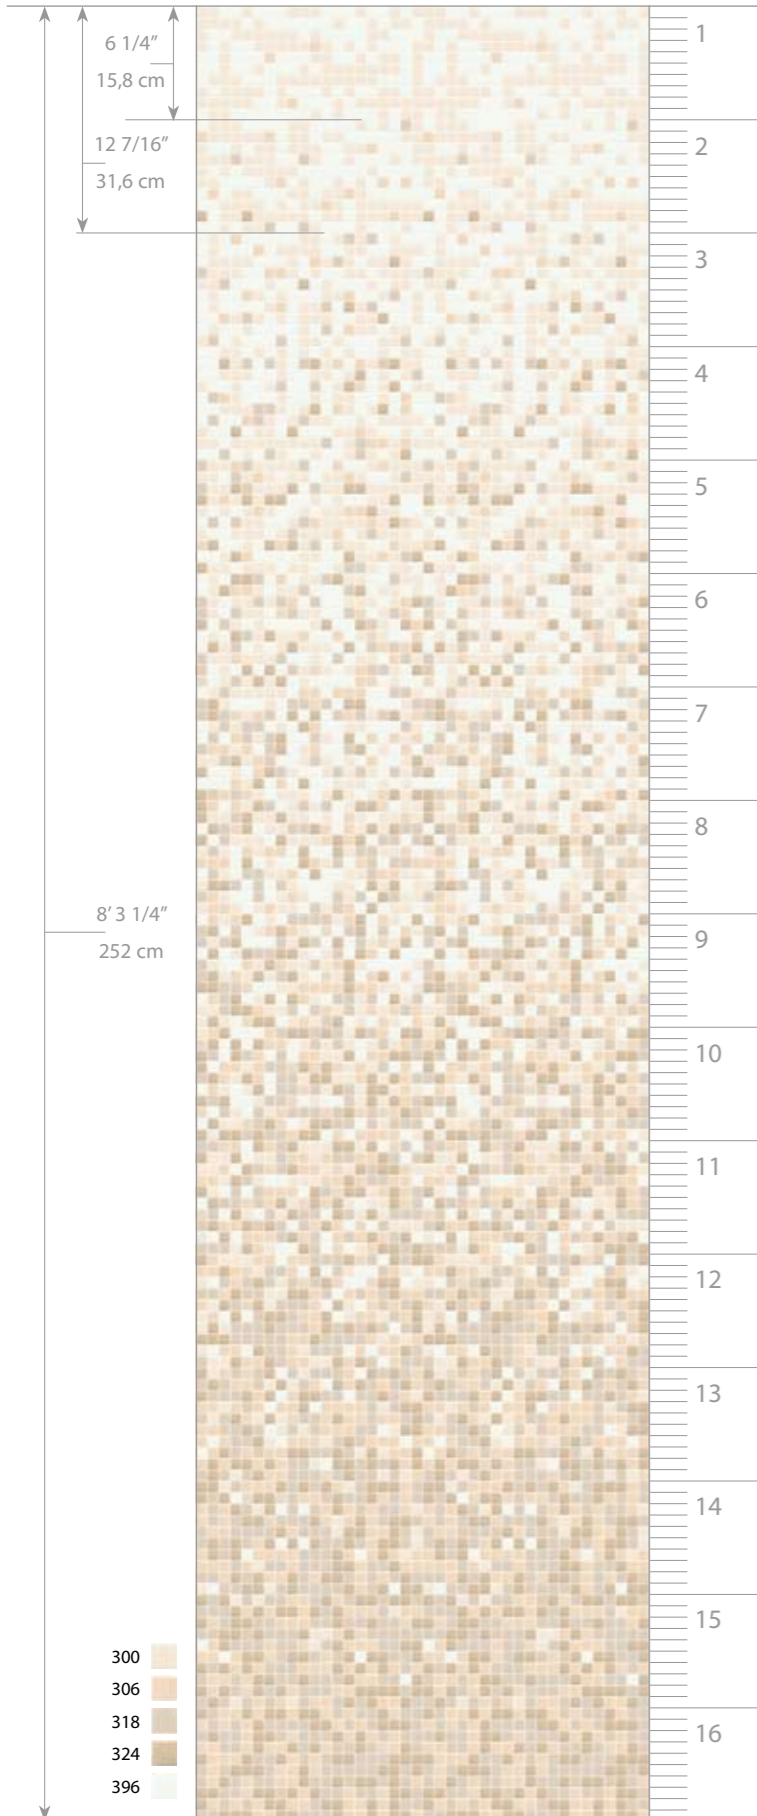

pecan *NEW!*

almond *NEW!*

suggested make-up: gold AC 227

suggested make-up: powder pink AC 225

signature

pecan shading blend (1,5 x 1,5 cm · 5/8" x 5/8")  
private residence · darien, connecticut, usa

**cornsilk**