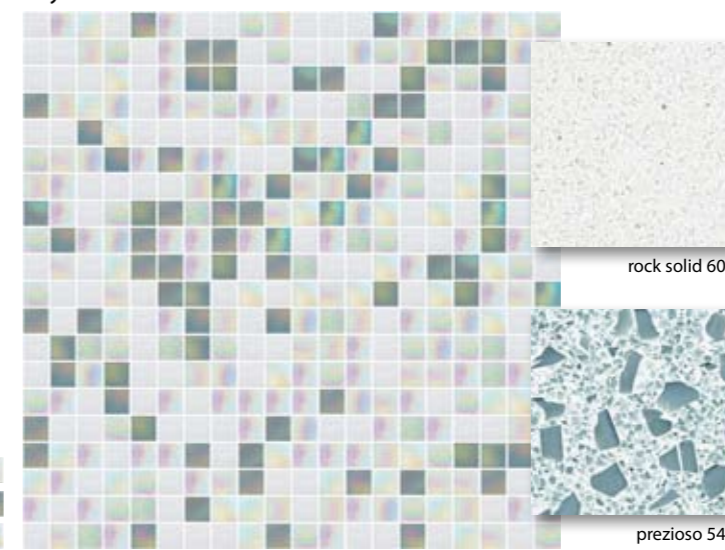

LUX · SUNSHINE (1,5 x 1,5 cm · 5/8" x 5/8")

thyme **NEW!**

- 396 (30%)
- 1378 (20%)
- 1396 (50%)

suggested make-up: white AC 237

angelica

- 334 (50%)
- 336 (50%)