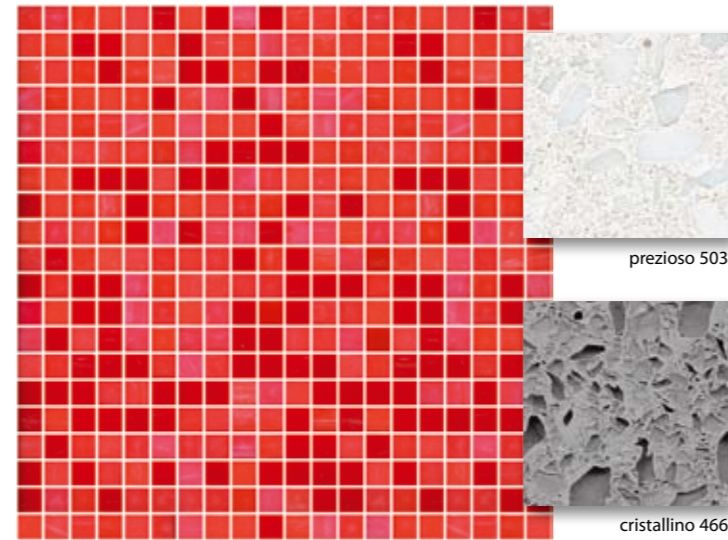

tulip

- 304 (34%)
- 372 (33%)
- 374 (33%)

suggested make-up: salmon AC 230