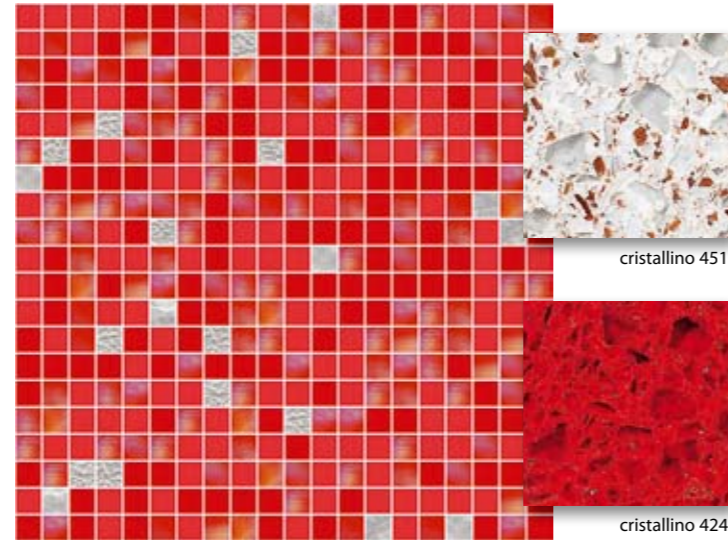

daisy **NEW!**

- 003/W (2%)
- 004/W (2%)
- 372 (32%)
- 374 (32%)
- 1304 (32%)

suggested make-up: garnet AC 223