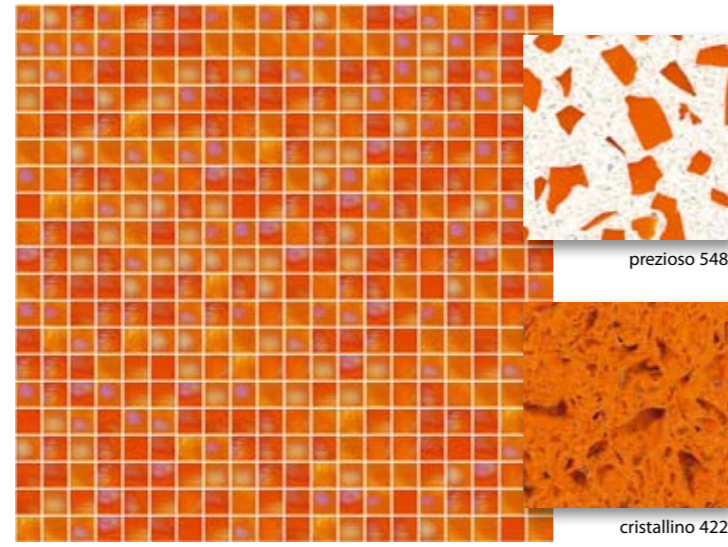

suggested make-up: coral AC 226

bouganville

- 1370 (50%)
- 1372 (50%)

suggested make-up: salmon AC 230

**LUX · SUNSHINE · AUREO** (1,5 x 1,5 cm · 5/8" x 5/8")

anemone

- 1302 (50%)
- 1304 (50%)

suggested make-up: beige AC 224