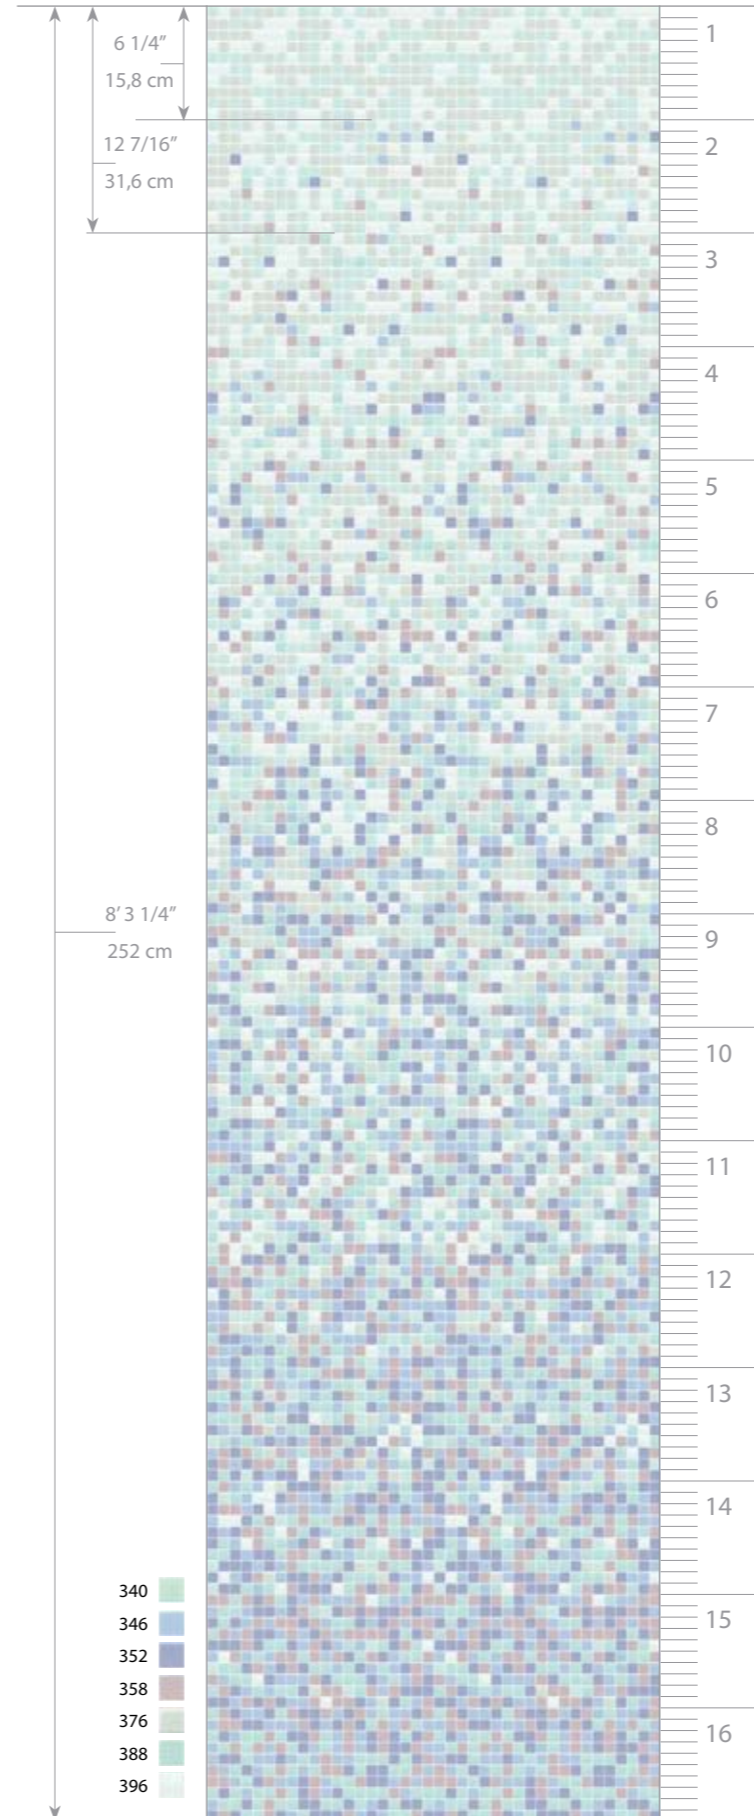

suggested make-up: old pink AC 221

**mimosa**

suggested make-up: beige AC 224

**violet**

suggested make-up: pearl grey AC 236

**light pink**

suggested make-up: salmon AC 230

aquamarine