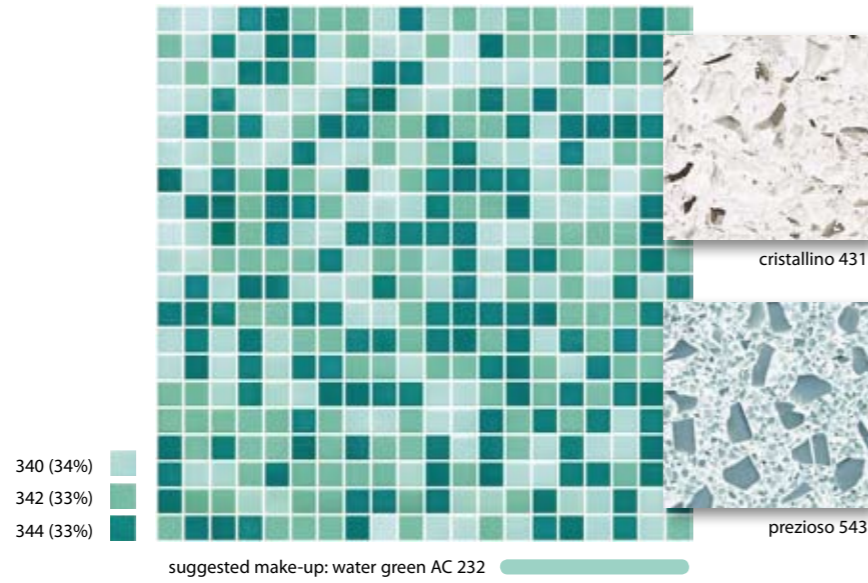

thistle *NEW!*

hibiscus