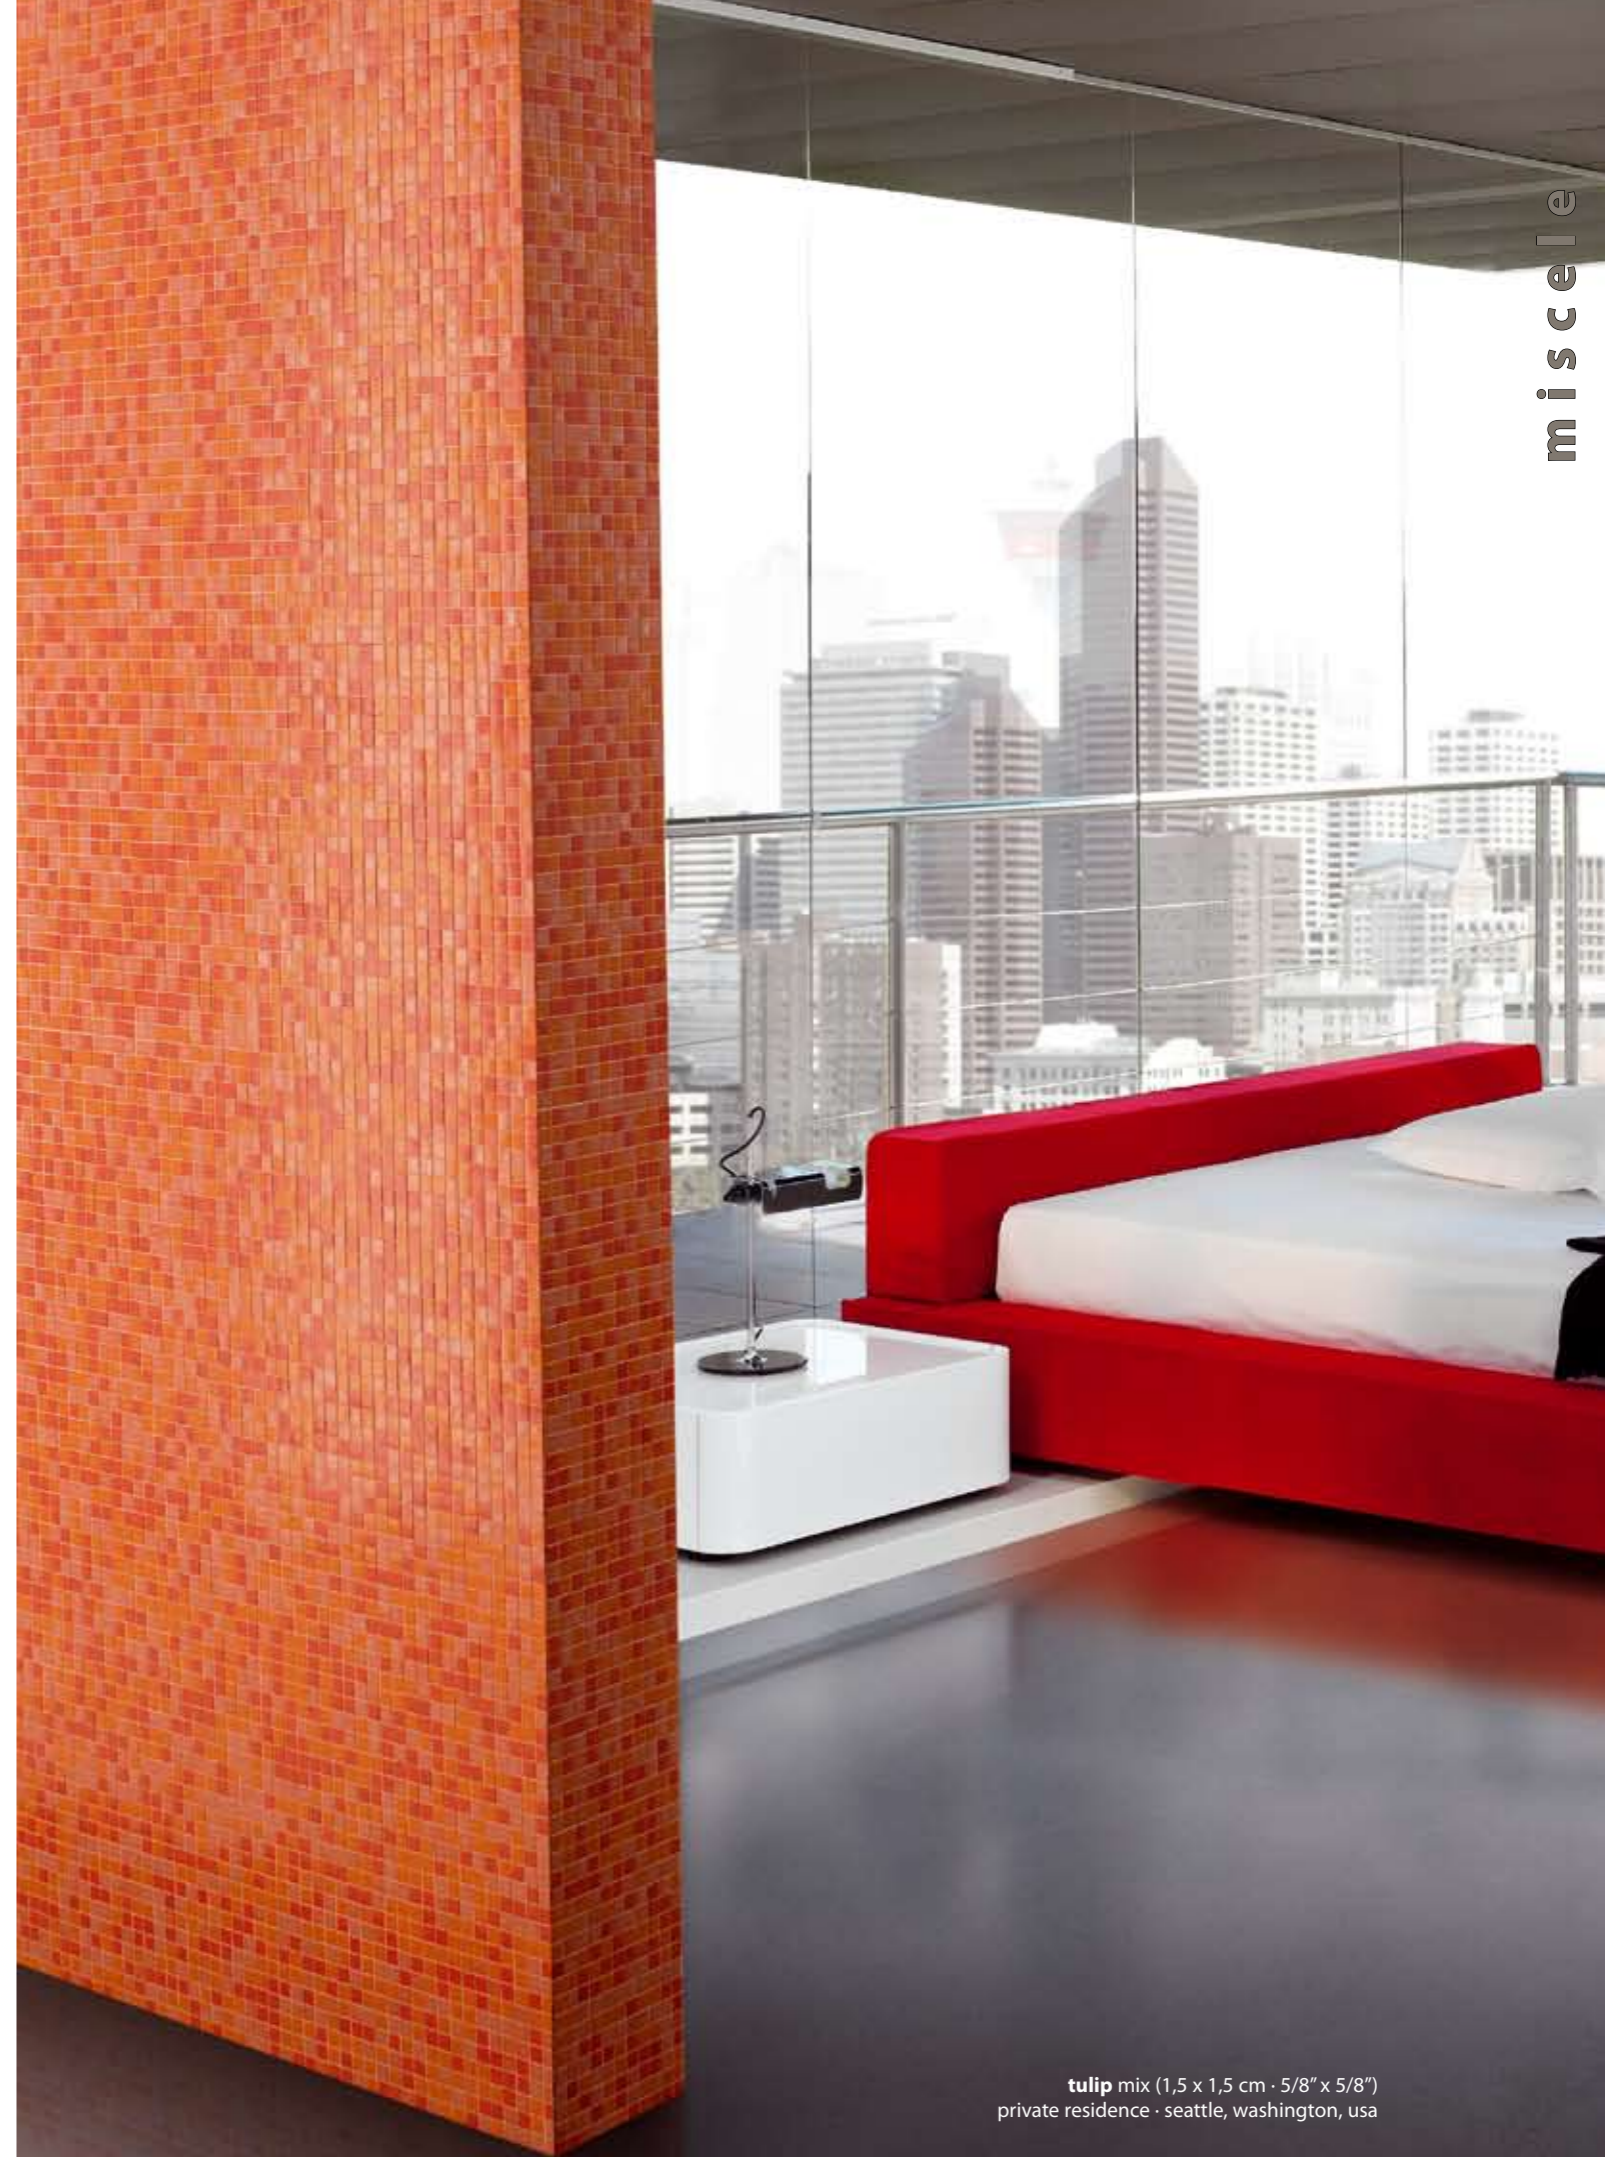

miscel

tulip mix (1,5 x 1,5 cm · 5/8" x 5/8")
private residence · seattle, washington, usa