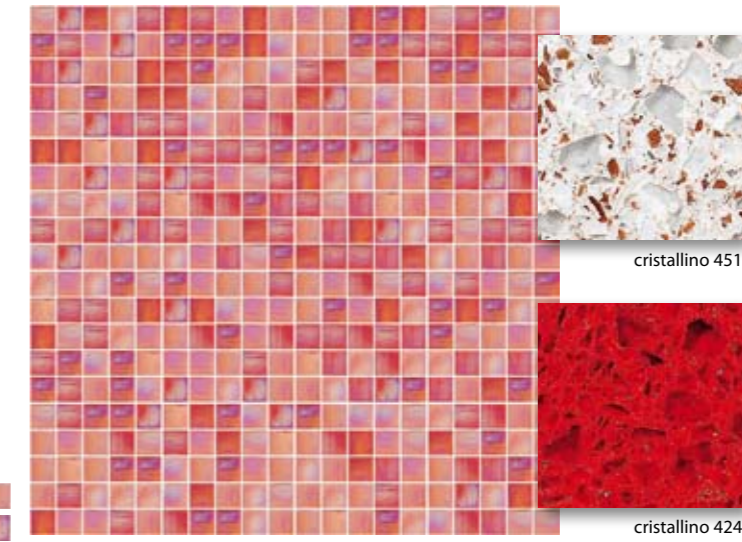

bouganville

suggested make-up: salmon AC 230