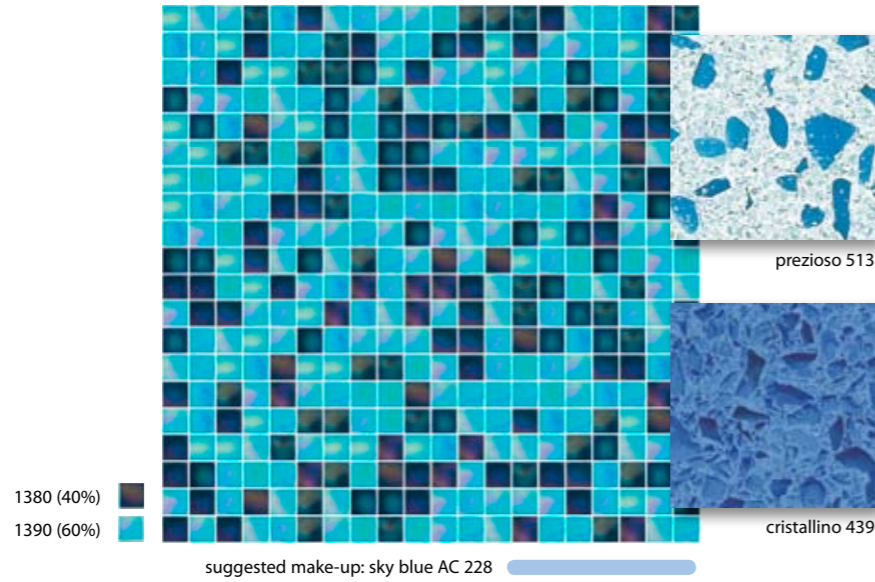

hibiscus

edelweiss

thistle *NEW!*

tuberose *NEW!*

dendrobium *NEW!*

hyacinth *NEW!*

**columbine** mix (1,5 x 1,5 cm · 5/8" x 5/8")  
interior design studio · chicago, illinois, usa

**LUX · SUNSHINE · AUREO** (1,5 x 1,5 cm · 5/8" x 5/8")