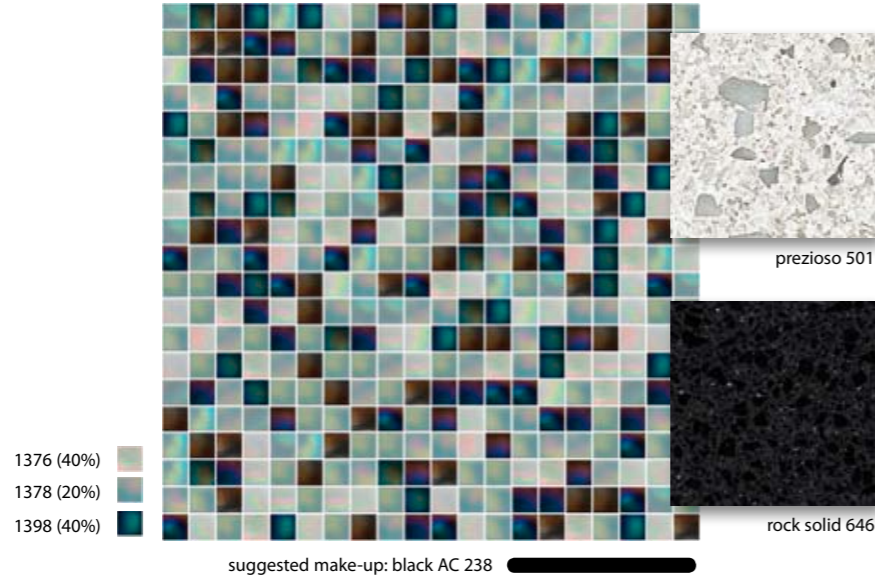

hibiscus

edelweiss

thistle *NEW!*

tuberose *NEW!*

dendrobium *NEW!*

hyacinth *NEW!*

**columbine** mix (1,5 x 1,5 cm · 5/8" x 5/8")  
interior design studio · chicago, illinois, usa

**LUX · SUNSHINE · AUREO** (1,5 x 1,5 cm · 5/8" x 5/8")