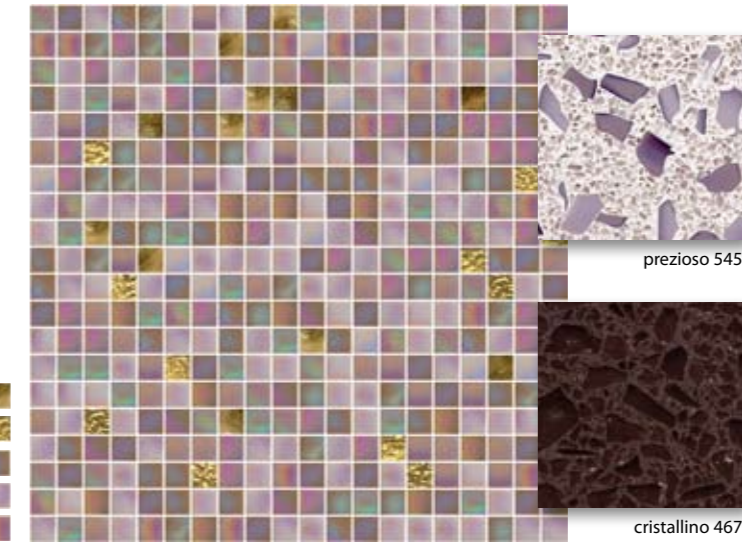

LUX · SUNSHINE · AUREO (1,5 x 1,5 cm · 5/8" x 5/8")

rosebay **NEW!**

- 001/W (2%)
- 002/W (2%)
- 1310 (32%)
- 1358 (32%)
- 1360 (32%)

suggested make-up: old pink AC 221

- 358 (25%)
- 360 (25%)
- 362 (25%)
- 368 (25%)