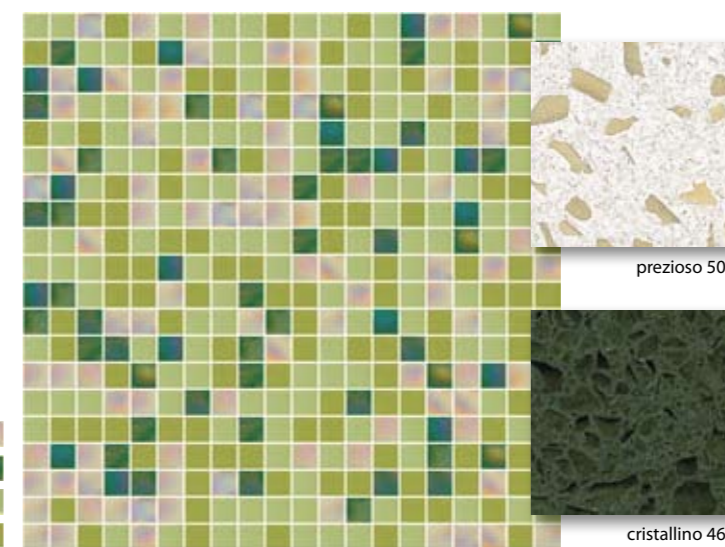

suggested make-up: grass green AC 233