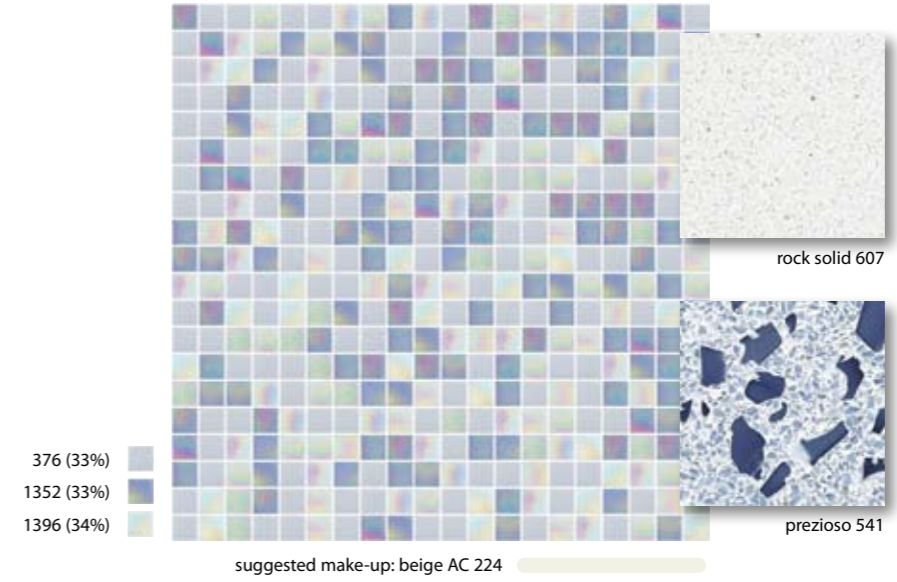

hibiscus

edelweiss

thistle *NEW!*

tuberose *NEW!*

dendrobium *NEW!*

hyacinth *NEW!*

**columbine** mix (1,5 x 1,5 cm · 5/8" x 5/8")  
interior design studio · chicago, illinois, usa

**LUX · SUNSHINE · AUREO** (1,5 x 1,5 cm · 5/8" x 5/8")