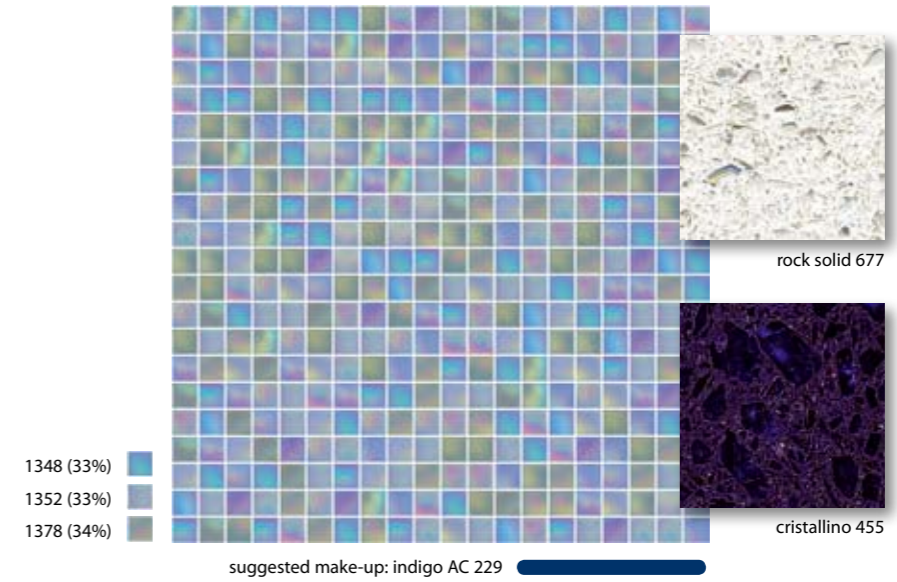

hibiscus

edelweiss

thistle *NEW!*

tuberose *NEW!*

dendrobium *NEW!*

hyacinth *NEW!*

**columbine** mix (1,5 x 1,5 cm · 5/8" x 5/8")  
interior design studio · chicago, illinois, usa

**LUX · SUNSHINE · AUREO** (1,5 x 1,5 cm · 5/8" x 5/8")