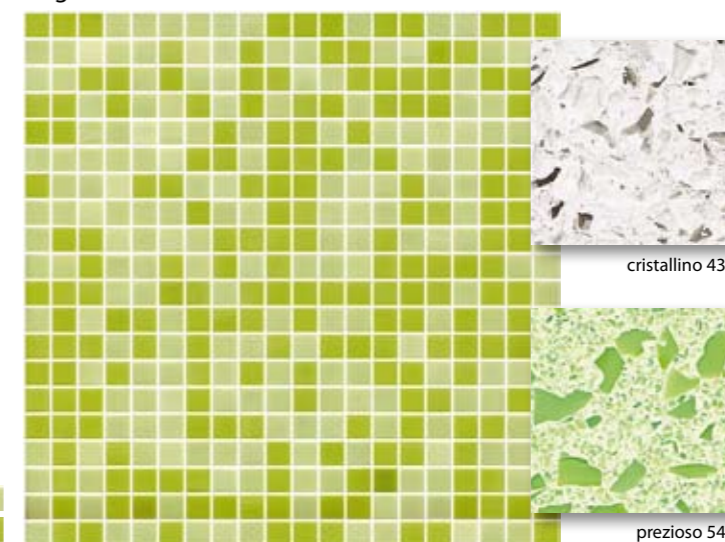

suggested make-up: acid green AC 234

musk **NEW!**

- 1324 (20%)
- 1338 (15%)
- 334 (35%)
- 336 (30%)