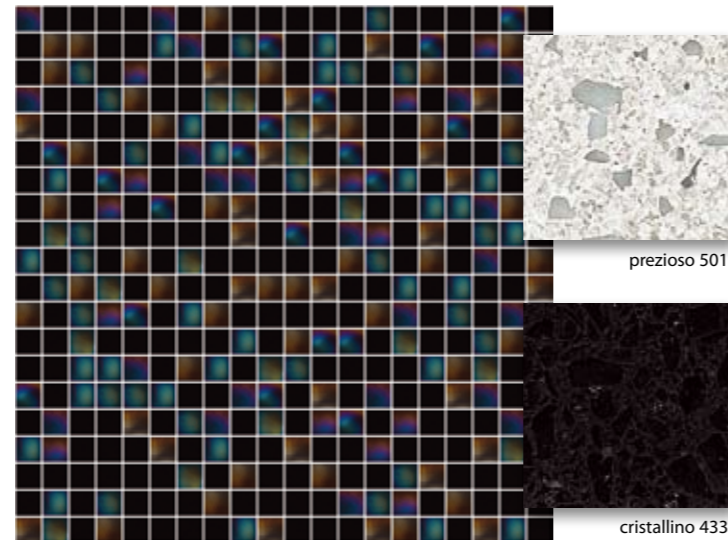

licorice

398 (50%)
1398 (50%)

prezioso 501

crystallino 433

suggested make-up: black AC 238